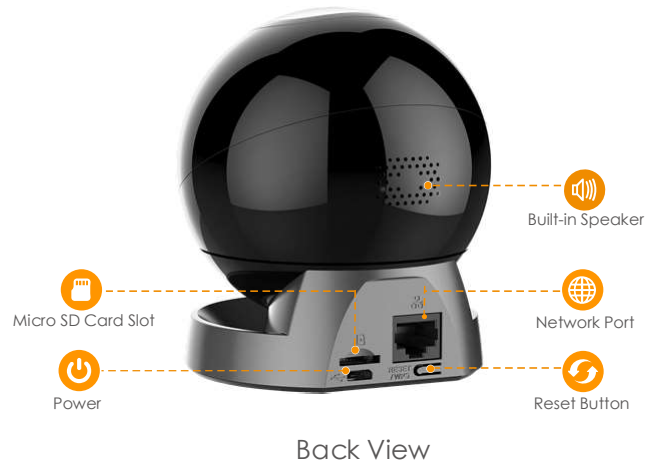

Specifications

Camera

1/2.7" 4 Megapixel Progressive CMOS
4MP (2560 x 1440)
Night Vision: 10m(33ft) Distance
3.6mm Fixed Lens
Field of View : 92° (H), 48° (V), 109° (D)
355° Pan & 0~90° Tilt

Video & Audio

Video Compression : H.265/H.264
Up to 25/30fps Frame Rate
8 x Digital Zoom
Two-way Audio

Notice Management

Motion Detection
Human Detection
Configurable Region
Abnormal Sound Alarm

Network

1 x 100Mbps Ethernet Port
Wi-Fi:IEEE802.11b/g/n,50m Open Field
Imou App: iOS, Android
Onvif

Auxiliary Interface

Micro SD Card Slot (up to 256GB)
Built-in Mic & Speaker
Reset Button

General

DC 5V1.5A Power Supply
Power Consumption:<5.5W
Working Environment:-10° C~+45° C, Less Than 95%RH
Dimensions: 90 × 90 × 107.4mm (3.5 × 3.5 × 4.3inch)
Weight: 256g (0.56lb)
CE, FCC

What's in the box

- 1x Camera
- 1x Quick Start Guide
- 1x Power Adapter
- 1x USB Cable
- 1x Screw Package
- 1x Quick Installation Board
- 1x Installation Position Map