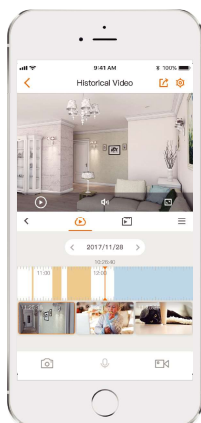

## Rex 4MP

### 4MP H.265 Wi-Fi Pan & Tilt Camera

With 4MP QHD live monitoring and pan & tilt feature, Rex 4MP ensures every corner of your home completely covered. Human Detection quickly finds human targets in the images and sends a notification to you. With built-in spotlight and siren, Rex 4MP actively keeps unwelcome visitors away from what you care about. Privacy Mode helps protect your personal privacy when you are home, and Smart Tracking function lets the camera follows moving objects when it detects motion.

- |  |   |   |
|--|---|---|
|  <b>H.265 4MP QHD</b><br>Sees more than 1080P  |  <b>Human Detection</b><br>Quickly finds human targets in your home                            |  <b>Smart Tracking</b><br>Automatically tracks moving objects                          |
|  <b>Privacy Mode</b><br>Hides the lens to protect your personal privacy                      |  <b>Active Deterrence</b><br>Scare away unwelcome visitors with built-in spotlight and siren   |  <b>Two-way Talk</b><br>Real-time communicates with people at the camera               |
|  <b>24/7 Protection</b><br>Infrared night vision for clear-as-day clarity even in pitch dark |  <b>Abnormal Sound Alarm</b><br>Sends alerts to your smartphone when it detects abnormal sound |  <b>Auto-tour</b><br>Survey the area 360° horizontally or tour between favorite points |
|  <b>Diversified Storage</b><br>Supports NVR, Cloud Storage or Micro SD card (up to 256GB)    |  <b>Alarm Notification</b><br>Sends instant motion-activated alerts to your mobile phone       |  <b>Wi-Fi Connection</b><br>IEEE802.11b/g/n(2.4GHz)                                    |