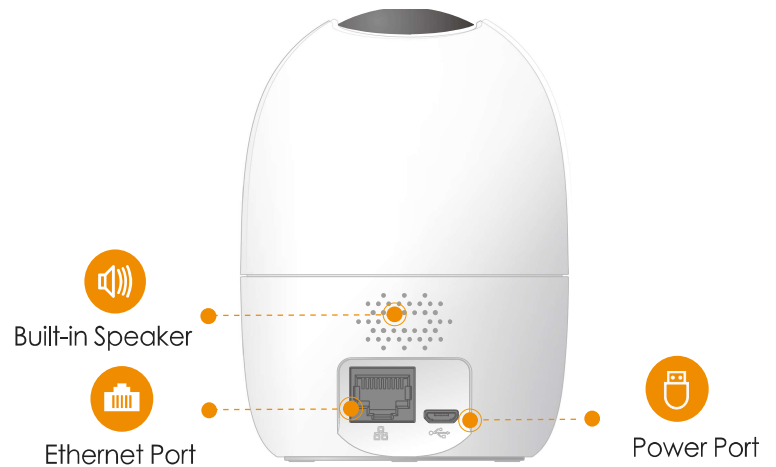

Front View

Back View

Specifications

Camera

1/3" Progressive CMOS
 5MP(2688 x 1664)
 Night Vision: 10m(33ft) Distance
 3.6mm Fixed Lens
 Field of View : 87° (H), 48° (V), 108° (D)
 355° Pan & -5~80° Tilt

Video & Audio

Video Compression : H.265/H.264
 Up to 25/30fps Frame Rate
 8 x Digital Zoom
 Two-way Audio

Notice Management

Motion Detection
 Human Detection
 Configurable Region
 Abnormal Sound Alarm

Network

Wi-Fi:IEEE802.11b/g/n/ax,Wi-Fi 6,50m Open Field
 Imou App: iOS, Android
 onvif

Auxiliary Interface

Micro SD Card Slot (up to 512GB)
 Built-in Mic & Speaker
 Reset Button

General

DC 5V1A Power Supply
 Power Consumption:< 3.31W
 Working Environment:-10° C~+45° C, Less Than 95%RH
 Dimensions (L x W x H):
 77.4x 77.4 x 108.1mm (3.05 x 3.05x4.26 inch)
 Weight: 197g (0.43lb)
 CE

What's in the box

- 1x Camera
- 1x Quick Start Guide
- 1x Power Adapter
- 1x Power Cable
- 1x Screw Package
- 1x Mounting Plate
- 1x Installation Position Map