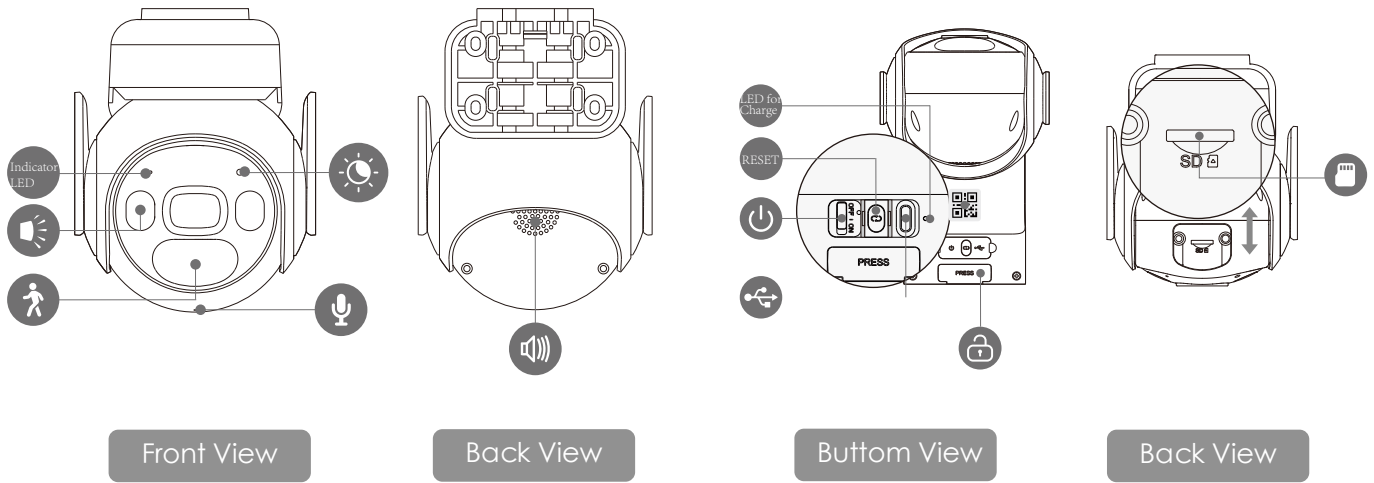

Imou

Cell PT 4G

3MP H.265 4G Battery Camera

The Cell PT 4G set up with 4G LTE network is a 100% wire-free rechargeable camera that delivers well-rounded home protection for up to almost 365 days on one single charge. With 2K, IP66 Weatherproof, the Cell PT outdoor provides a huge field of view so you can see every corner of your home. Equipped with a built-in microphone and speaker, the outdoor camera allows you to listen and talk to anyone. Easy wireless installation—no need to connect your security camera to electrical wiring. Compatible with Amazon Alexa.

Specifications

Camera

1/2.8" Progressive CMOS
 3MP(2304*1296)
 Night Vision: 20m(65ft) Distance
 3.6mm Fixed Lens
 Field of View: 3.6mm: 88° (H), 45° (V), 107° (D)
 (330° Pan, 90° Tilt)
 15000mAh Rechargeable Battery

Auxiliary Interface

Built-in Mic & Speaker
 Power on / off Button
 Reset Button
 Micro SD Card Slot (up to 256GB)

General

Material: Plastic
 DC 5V 2A Power / Imou Solar Panel Supply
 Power Consumption:< 3.5W
 Operating Temperature:-20°C~+50°C (-4°F~122°F)
 Charging Temperature:-0°C~+45°C (32°F~112°F)
 Camera Dimensions: 177*110*142 mm(6.96*4.33*5.59 inch)
 Camera Weight: 737.7g(1.63lb)
 CE, UKCA